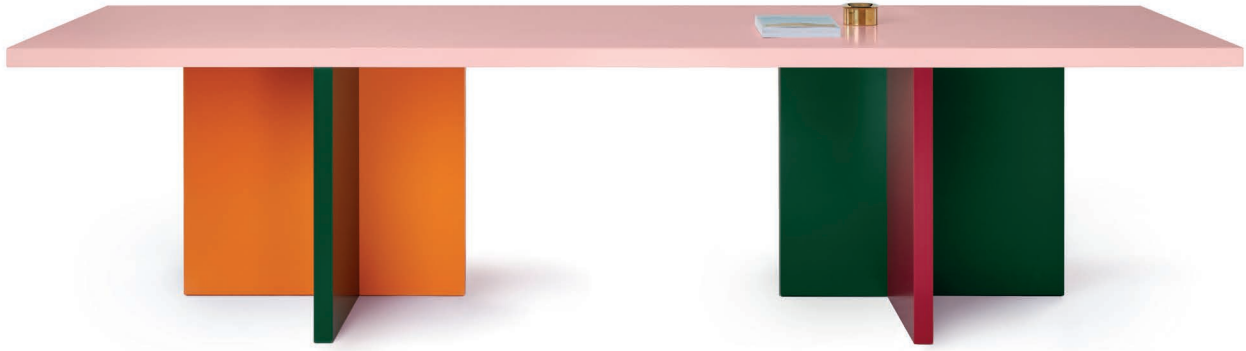

## ABBONDIO

Dining and conference table | Ess- und Konferenztisch

Design: Moritz Bannach, 2018

Length | Länge 320 cm / 250 cm x Width | Breite 100 cm x Height | Höhe 75 cm

ABBONDIO is a modern dining and conference table, designed by Moritz Bannach in 2018. Abbondio features a strong sculptural character, further underlined by the combination of a purist design with a selection of expressive colors. Abbondio has been awarded with the German Design Award and the Iconic Award 2019. The table can be disassembled into several parts and is easily assembled using a simple interlocking mechanism. In addition to the suggested colors and combinations, colors can be freely selected and combined. Available colors and veneers are listed in our color library at the end of this data sheet. Abbondio is available in lacquered MDF, lacquered ash veneer and selected real wood veneers.