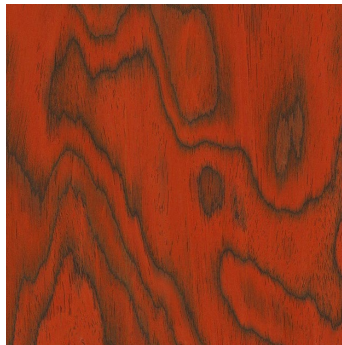

Anthracite | Anthrazit
NCS S 7000-N

White | Weiß
NCS S 0300-N

Black | Schwarz
NCS S 9000-N

REAL WOOD VENEERS | ECHTHOLZFURNIERE

All veneers are oiled. | Alle Furniere sind geölt.

Oak | Eiche

Smoked oak | Eiche geräuchert

American walnut
Amerikanischer Nussbaum

Douglas fir | Douglasie

Birch burl | Birke Maser

Zebrano | Zebrano

Sottsass Orange
(Design by Ettore Sottsass)

Sottsass Red
(Design by Ettore Sottsass)

Wavy Fir Blue
(Design by Raw Edges)